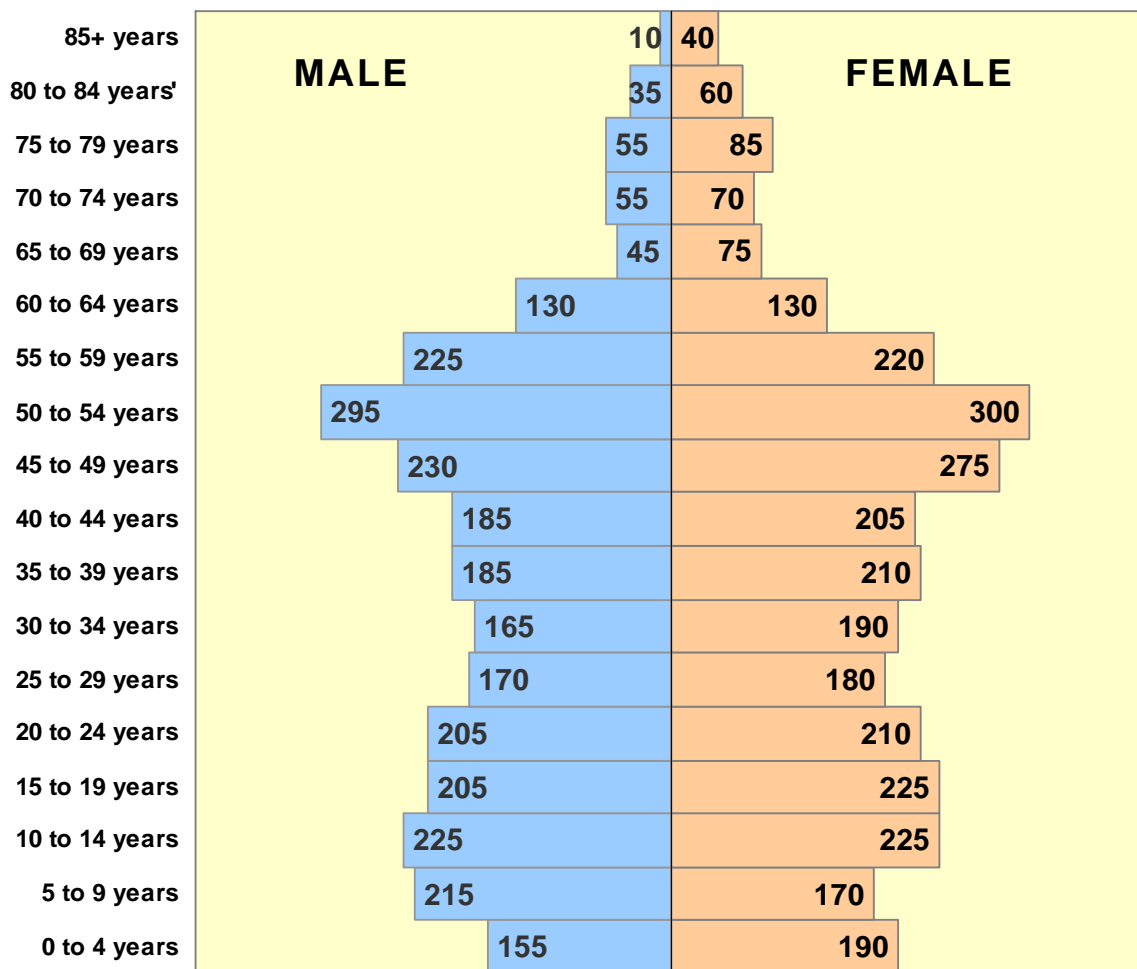

TWIN LAKES

Demographic Snapshot - 2011 Census

QUICK FACTS

Total Population:	5,850
Median Age:	36 years
Percentage of population age 0-14:	20% (Regina: 17%)
Percentage of population age 15-64:	71% (Regina: 70%)
Percentage of population age 65+:	9% (Regina: 13%)
Dwellings*:	2,091

KEY MAP

POPULATION BY 5-YEAR AGE GROUP AND SEX, 2011 CENSUS

(number of persons)

SOURCE: Statistics Canada. 2011 Census. Statistics Canada. Ottawa. Released May 29, 2012.

NOTES: To ensure confidentiality, the values, including totals, are randomly rounded either up or down to a multiple of '5' or '10' by Statistics Canada. *Dwellings = "Private dwellings occupied by usual residents": defined as a separate set of living quarters which has a private entrance either directly from outside or from a common hall, lobby, vestibule or stairway leading to the outside, and in which a person or a group of persons live permanently.